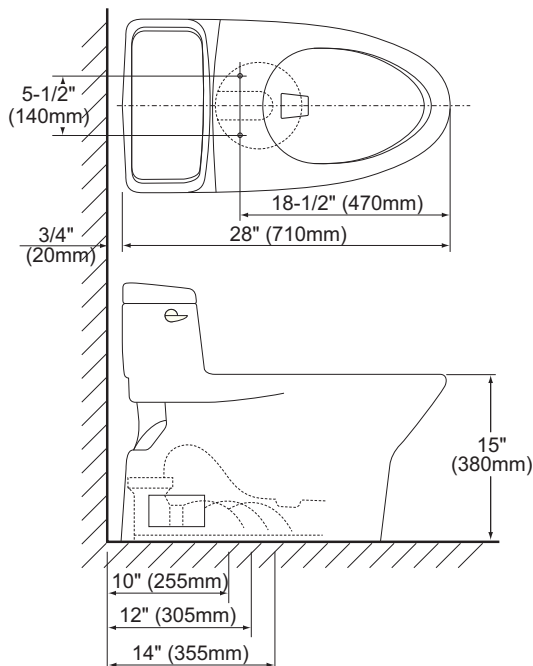

MS884114

Carolina® One-Piece Toilet, 1.6GPF

SPECIFICATIONS

- Water Use 1.6 GPF/6.0LPF
- Flush System Power Gravity®
- Min. Water Pressure 8 psi (static)
- Water Surface 10" x 8-1/4"
- Trap Diameter 2-1/8"
- Rough-in 12", (10" & 14" avail.)
- Trap Seal 2-5/8"
- Warranty One Year Limited Warranty
- Material Vitreous china
- Shipping Weight 105 lbs.
- Shipping Dimensions 31-1/8" L x 18-1/8" W x 27-1/8" H

These dimensions and specifications are subject to change without notice