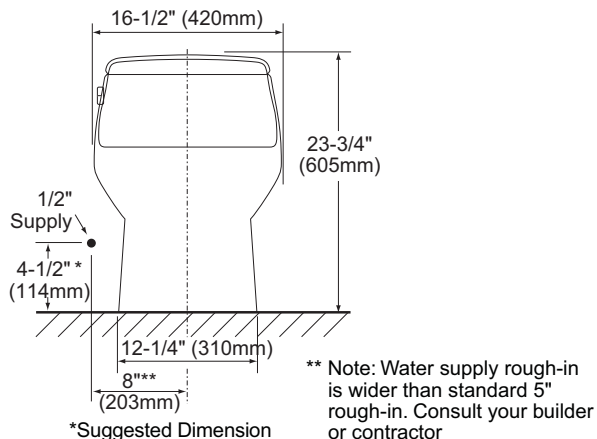

MS884114

Carolina® One-Piece Toilet, 1.6GPF

SPECIFICATIONS

- Water Use 1.6 GPF/6.0LPF
- Flush System Power Gravity®
- Min. Water Pressure 8 psi (static)
- Water Surface 10" x 8-1/4"
- Trap Diameter 2-1/8"
- Rough-in 12", (10" & 14" avail.)
- Trap Seal 2-5/8"
- Warranty One Year Limited Warranty
- Material Vitreous china
- Shipping Weight 105 lbs.
- Shipping Dimensions 31-1/8" L x 18-1/8" W x 27-1/8" H

These dimensions and specifications are subject to change without notice