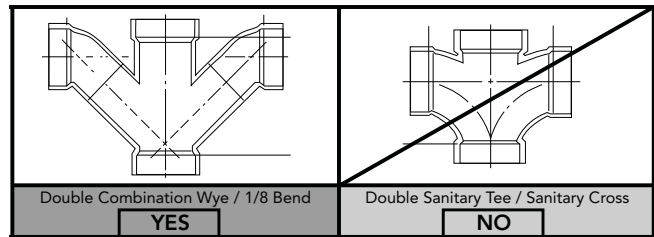

MS884114

Carolina® One-Piece Toilet, 1.6GPF

SPECIFICATIONS

- Water Use 1.6 GPF/6.0LPF
- Flush System Power Gravity®
- Min. Water Pressure 8 psi (static)
- Water Surface 10" x 8-1/4"
- Trap Diameter 2-1/8"
- Rough-in 12", (10" & 14" avail.)
- Trap Seal 2-5/8"
- Warranty One Year Limited Warranty
- Material Vitreous china
- Shipping Weight 105 lbs.
- Shipping Dimensions 31-1/8" L x 18-1/8" W x 27-1/8" H

INSTALLATION NOTES

Back-to-Back Toilet Installations:
 TOTO recommends the use of a nationally listed, double sanitary tee-wye only, in vertical waste stacks, in accordance with the stipulations noted in the majority of nationally recognized plumbing codes.